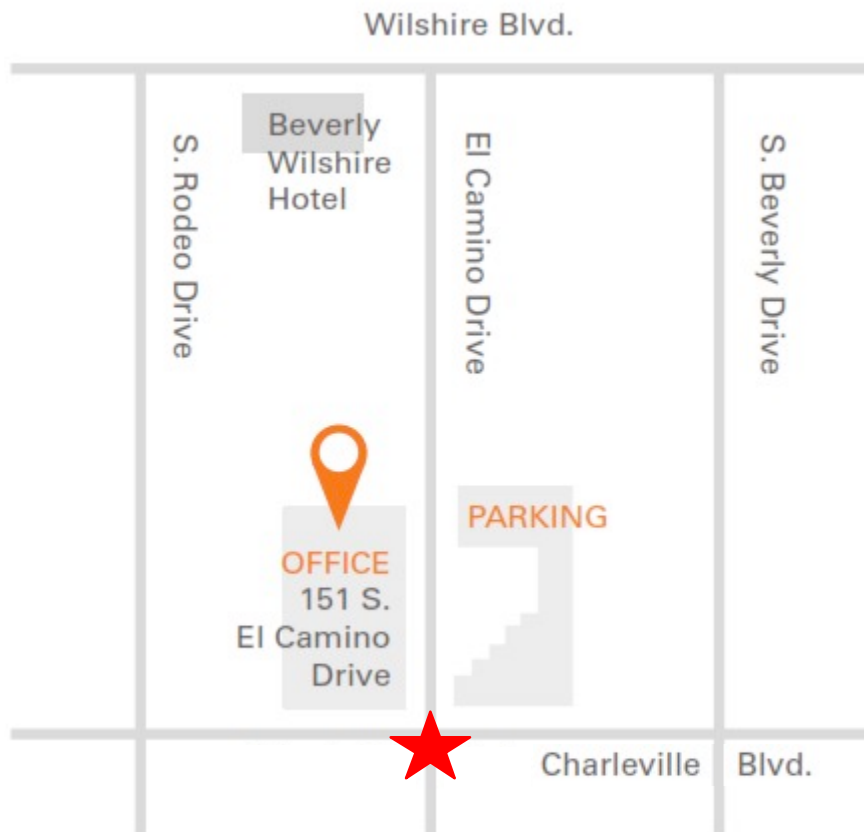

150 El Camino Safe Refuge Area

In the event of an evacuation emergency please evacuate the building to our Safe Refuge Area at the intersection of El Camino and Charleville, which is noted on the map with a red star. Please remember to stay a safe distance from the building away from any falling debris.